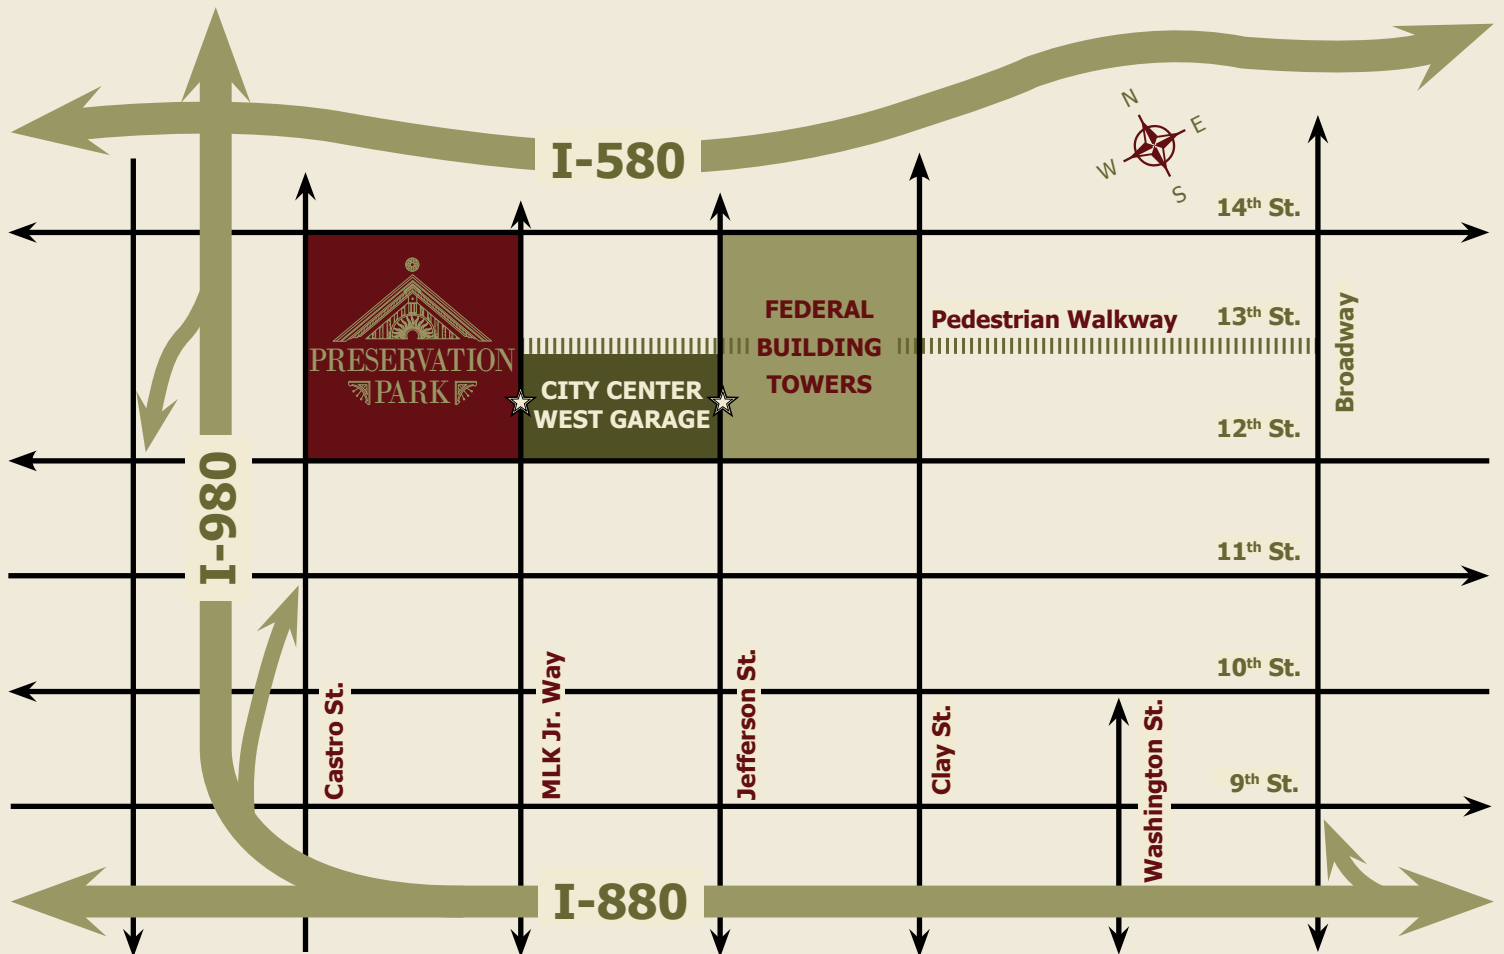

CITY CENTER WEST GARAGE

Located across the street from Preservation Park

Open Monday - Friday, 5am - 11pm* - Closed Saturday & Sunday

Hourly Rate - \$2.50; Daily Maximum - \$30.00

Enter before 9:30am and receive the Early-Bird special
\$12.00 for the Day (No In & Out)

Entry is available from Jefferson Street or Martin Luther King Jr. Way.

*If you do not exit the garage by 11pm, there is no access to retrieve your car until the following business day. If you return after 11pm on Friday evening, access is not available until Monday at 5am

☆ Garage Entrance