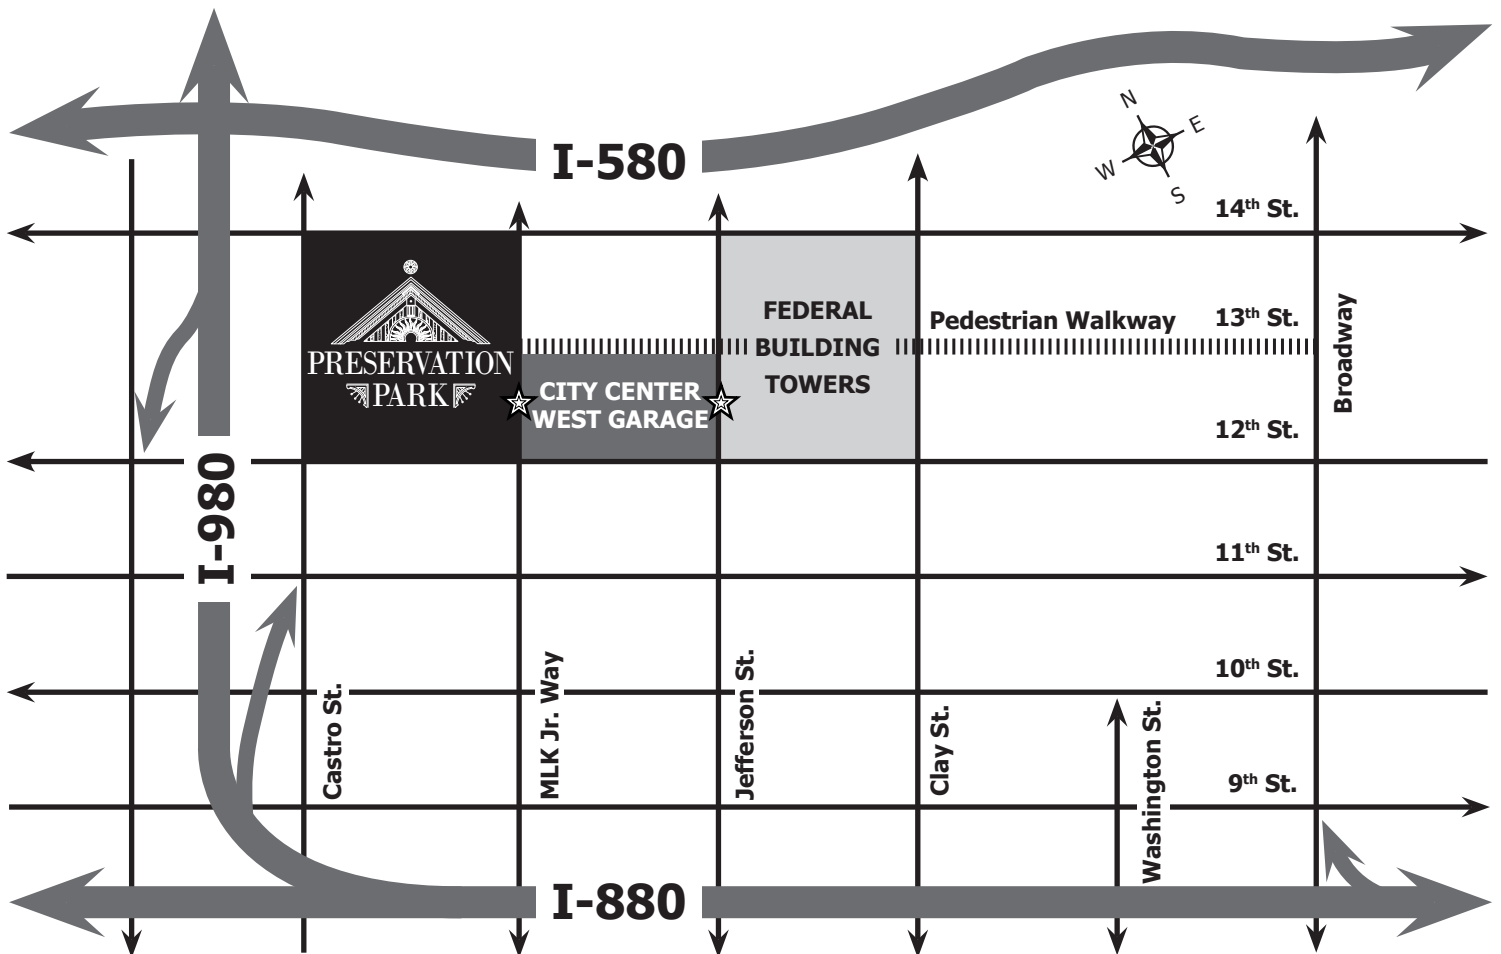

CITY CENTER WEST GARAGE

Located across the street from Preservation Park

Open Monday - Friday, 5am - 11pm* - Closed Saturday & Sunday

Hourly Rate - \$4.00

Enter before 9:30am and receive the Early-Bird special
\$14.00 for the Day (No In & Out)

Entry is available from Jefferson Street or Martin Luther King Jr. Way.

*If you do not exit the garage by 11pm, there is no access to retrieve your car until the following business day. If you return after 11pm on Friday evening, access is not available until Monday at 5am

★ Garage Entrance