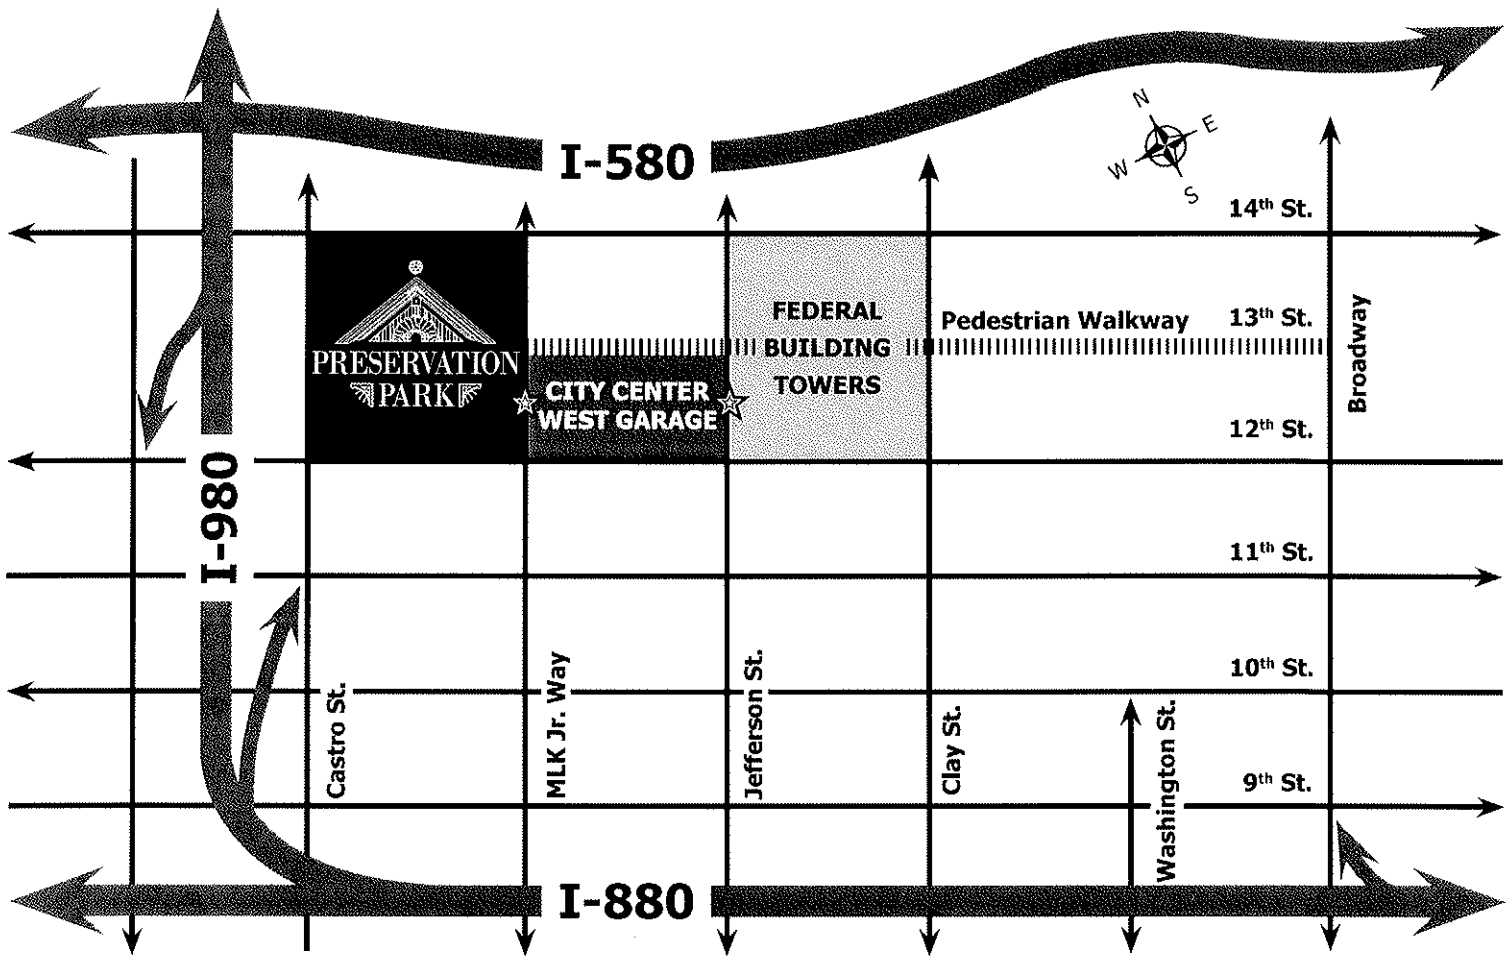

CITY CENTER WEST GARAGE

Located across the street from Preservation Park

Open Monday - Friday, 5am - 11pm* - Closed Saturday & Sunday

Hourly Rate - \$4.00

Enter before 9:30am and receive the Early-Bird special
\$12.00 for the Day (No In & Out)

Entry is available from Jefferson Street or Martin Luther King Jr. Way.

*If you do not exit the garage by 11pm, there is no access to retrieve your car until the following business day. If you return after 11pm on Friday evening, access is not available until Monday at 5am

★ Garage Entrance